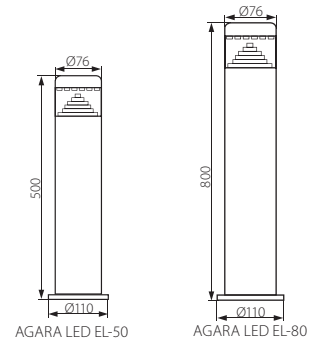

AGARA LED EL-19I-UP AGARA LED EL-30

AGARA LED EL-50 AGARA LED EL-80

- ▶ obudowa: stal nierdzewna / klosz: tworzywo sztuczne
- ▶ casing: stainless steel / diffuser: plastic

					[g]
AGARA LED EL-14L-UP	18600	stal nierdzewna / stainless steel			370
AGARA LED EL-19I-UP	18601	stal nierdzewna / stainless steel			320
NEW AGARA LED EL-30	18603	stal nierdzewna / stainless steel			460
AGARA LED EL-50	18602	stal nierdzewna / stainless steel			640
NEW AGARA LED EL-80	18604	stal nierdzewna / stainless steel			930