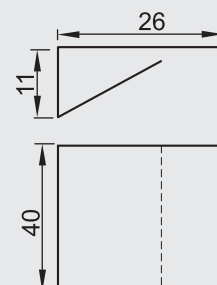

Clip casing: L - lustro

Voltage rating 230V / 50Hz

Colour of light emission:

- W - white
- B - blue
- R - red
- G - green

Durability about 30.000 hours

Minimum power consumption

Note: Clips is a supplement to set 2KL 1